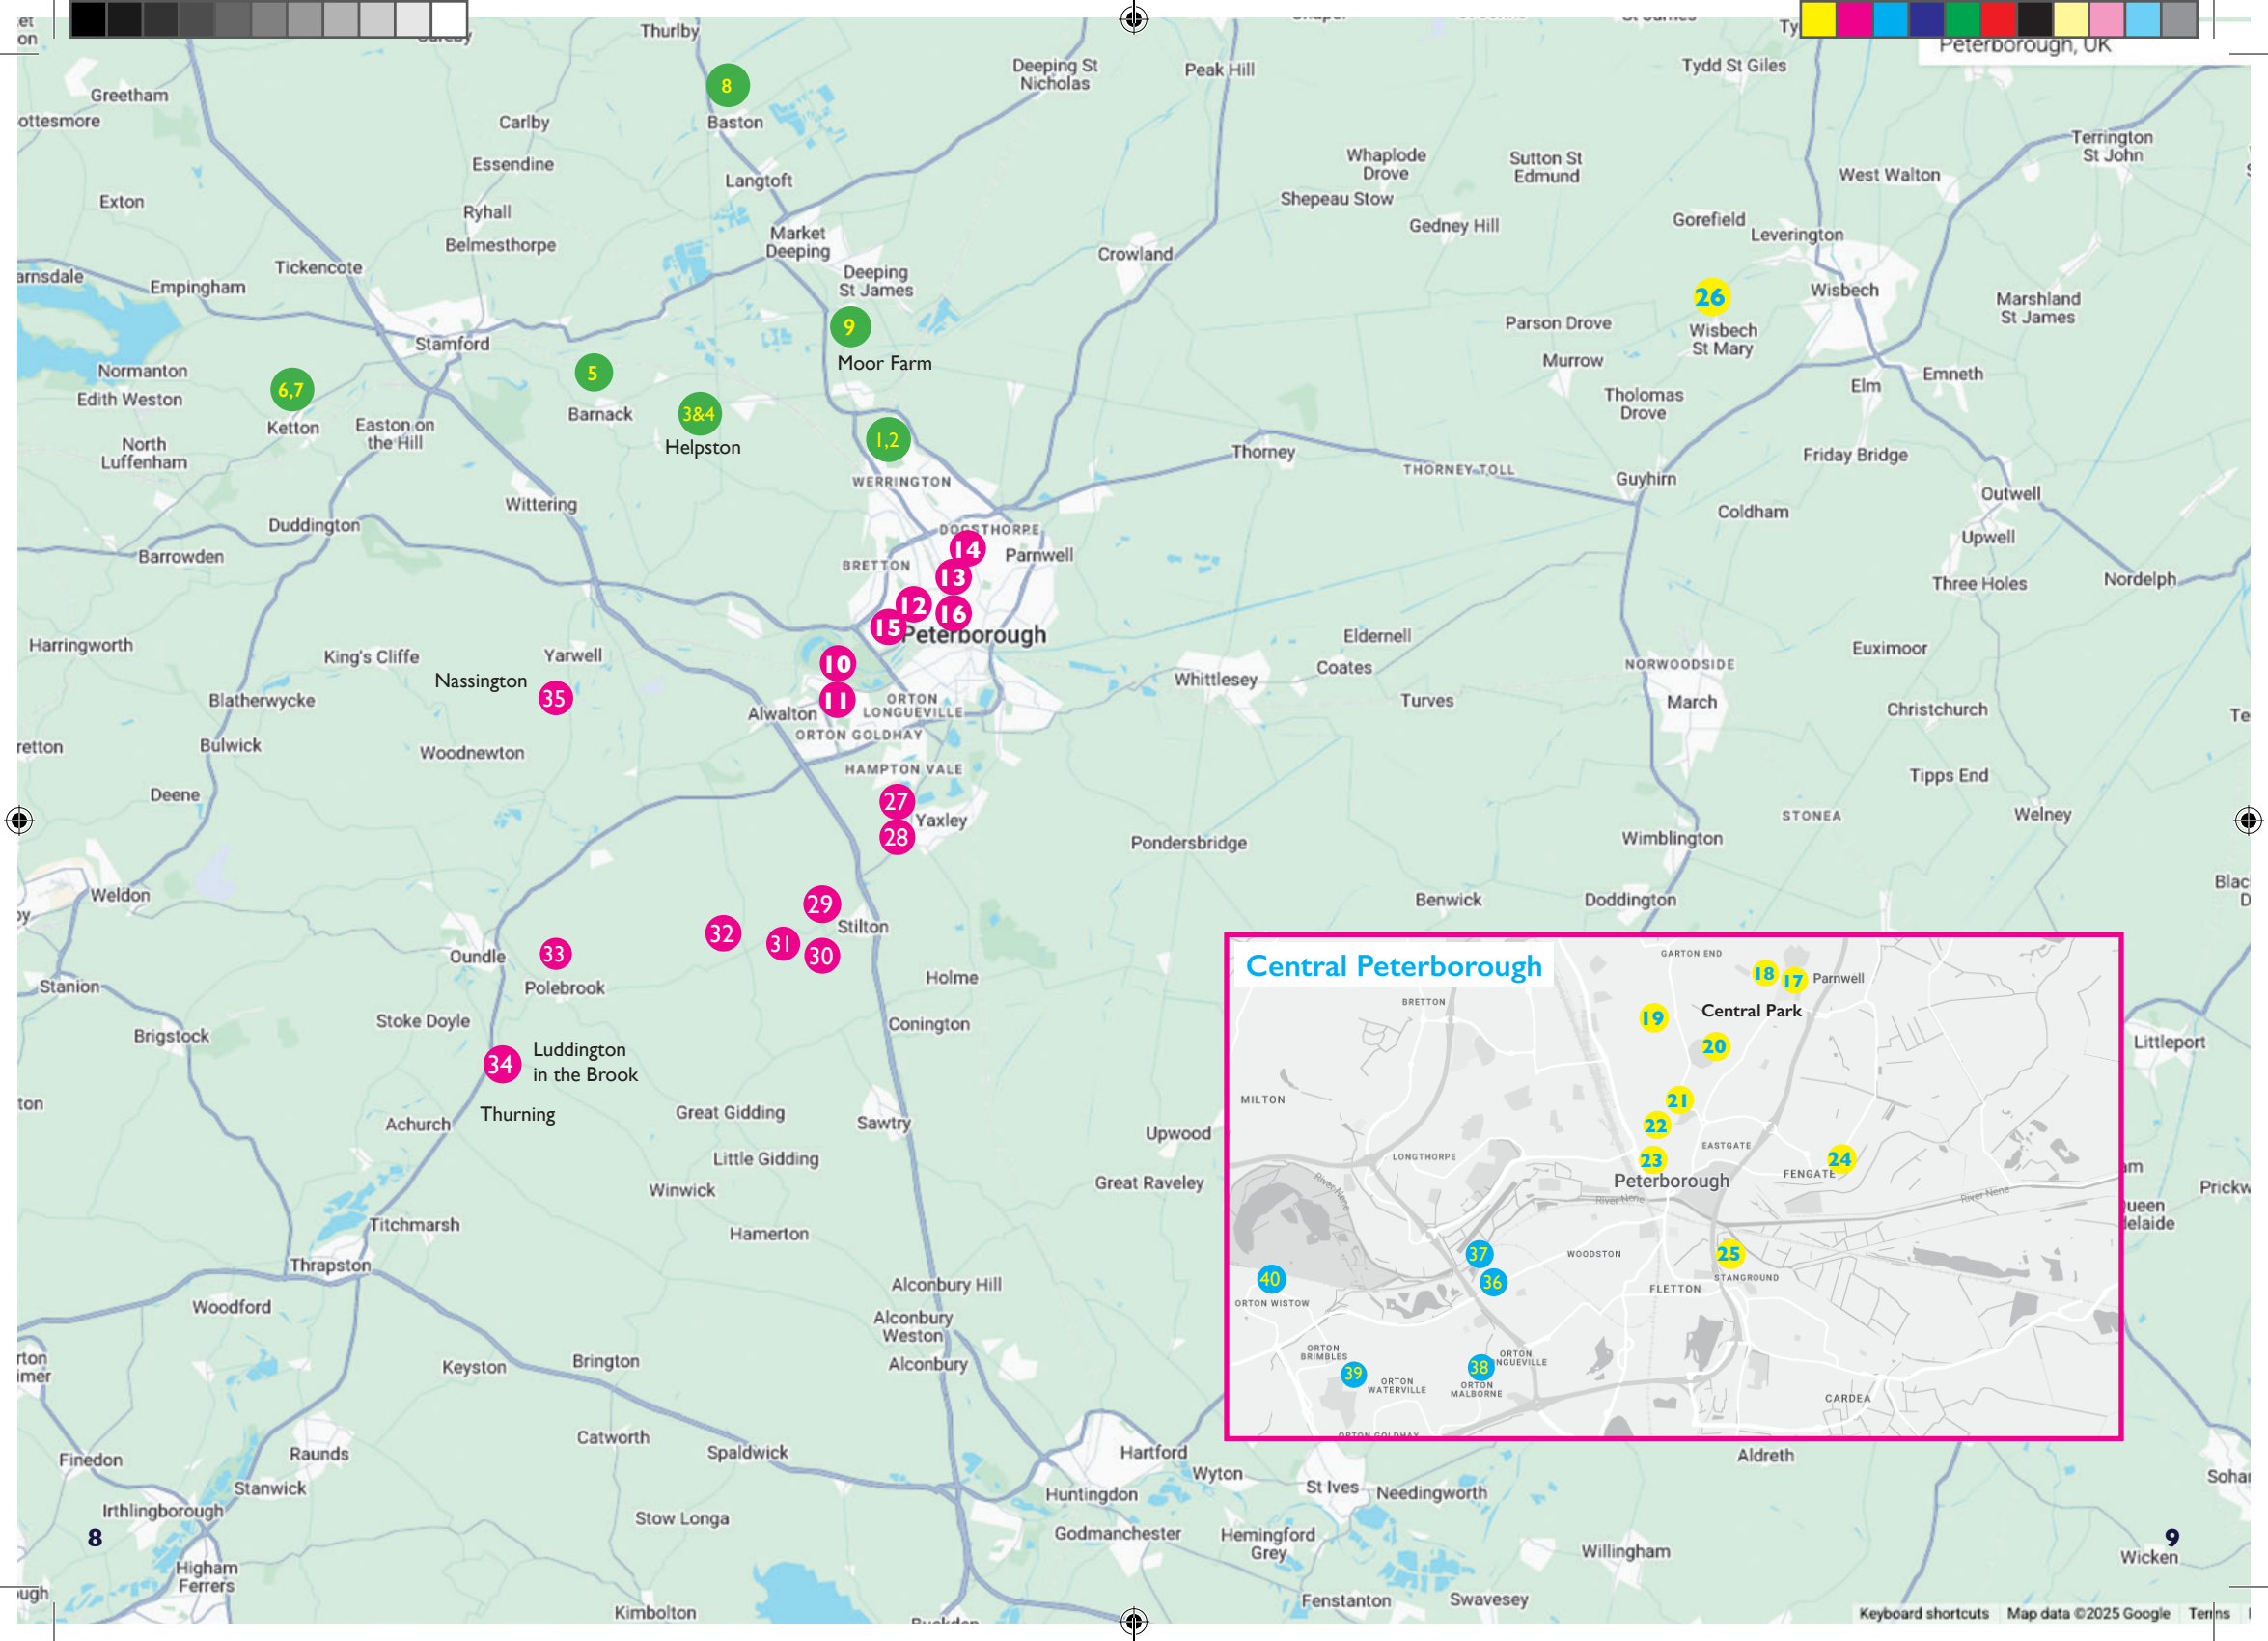

## Life and Observational Drawing

Every Thursday evening  
(excl. school holidays)  
6-8pm.

For more information and booking visit  
[peterboroughmuseum.org.uk](http://peterboroughmuseum.org.uk)

Central Peterborough