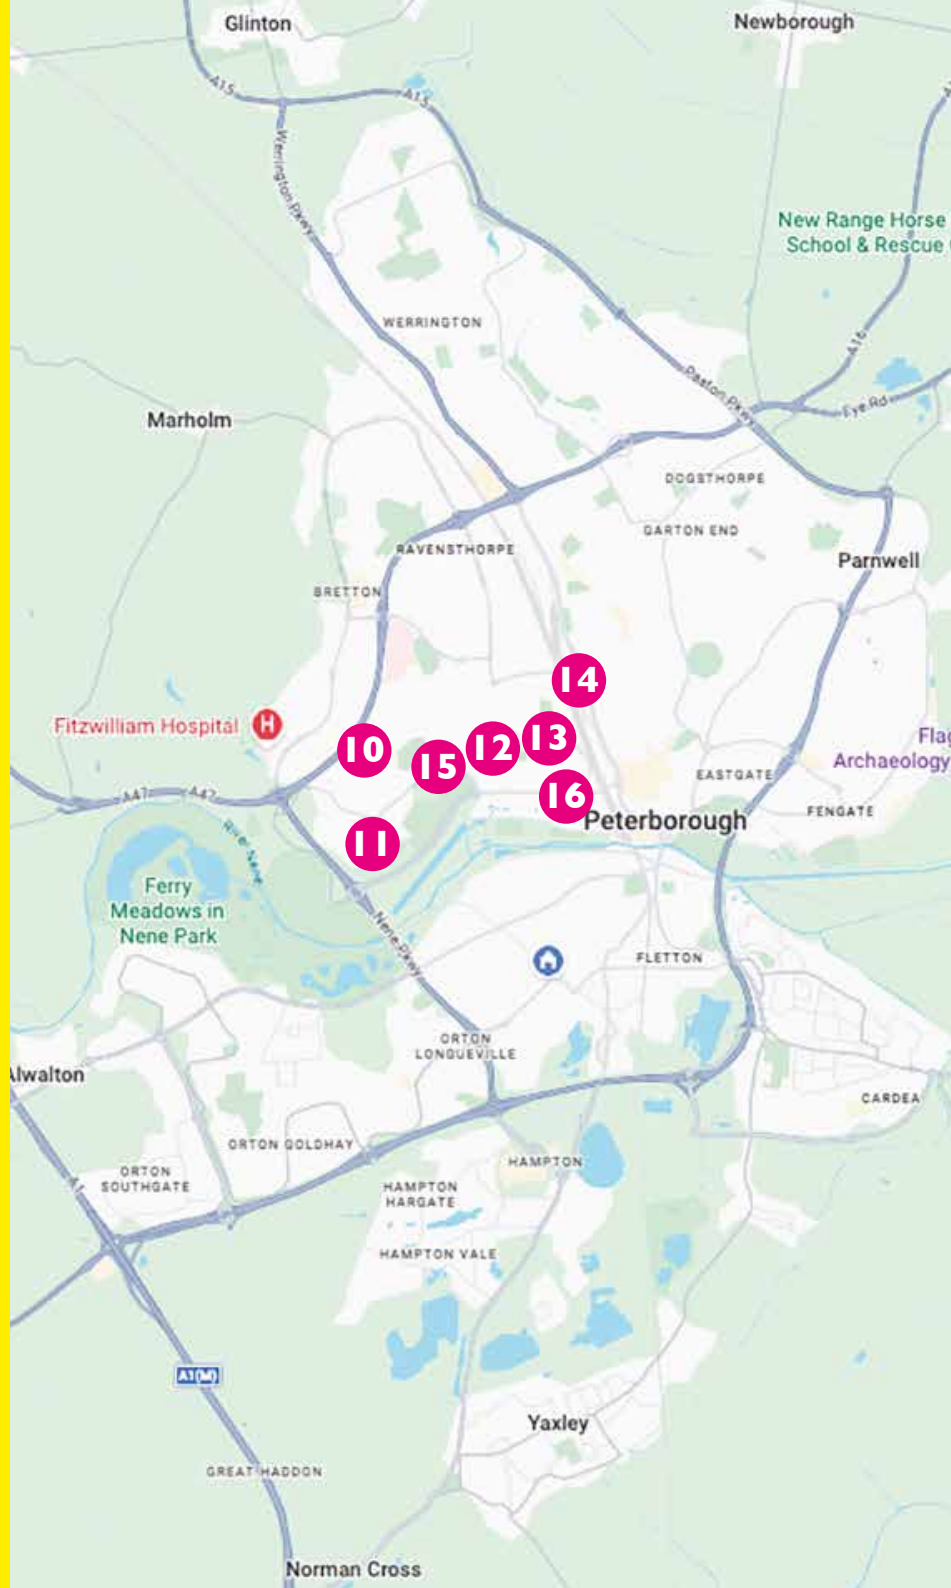

ART TRAIL TWO