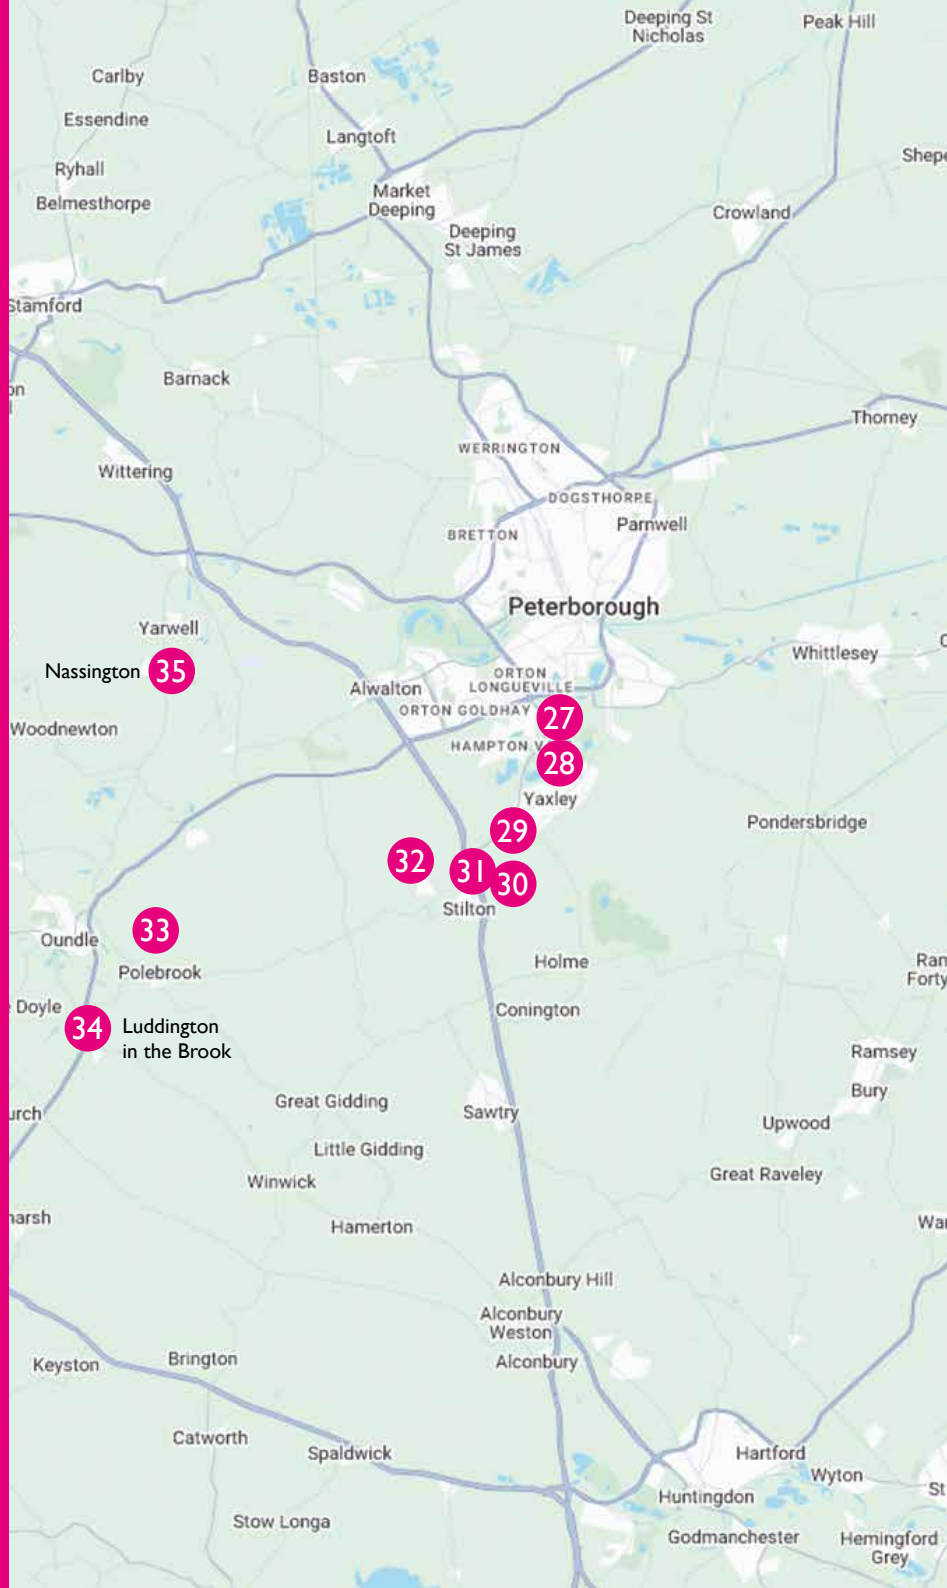

Art - Garden - Cake

What more could one ask for?

For more information
See venue 19 (trail 3)
or to book a visit
contact Julie on
07939115375
or email
Julie@juliereid.co.uk

ART TRAIL FOUR

Thien Tran - Lacquer Artist